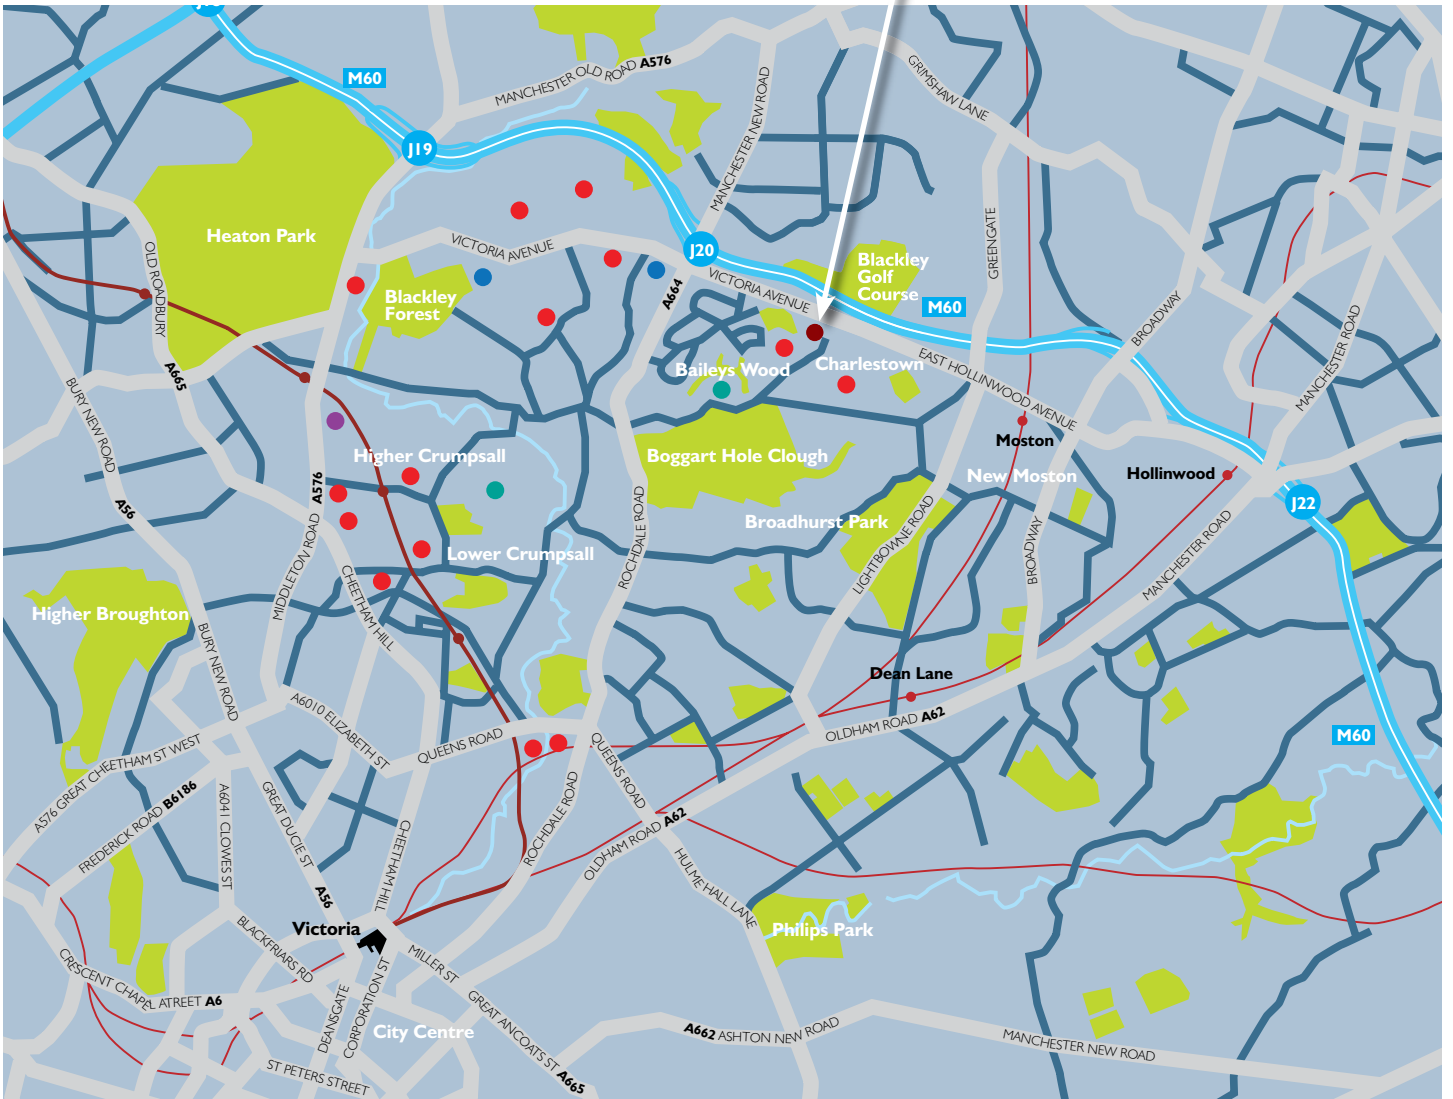

FRESHFIELDS

- schools
- churches
- hospitals
- hotels

FRESHFIELDS

Spindletree Avenue
Charlestown
Manchester
M9 7HQ

Tel: **0800 587 8186**